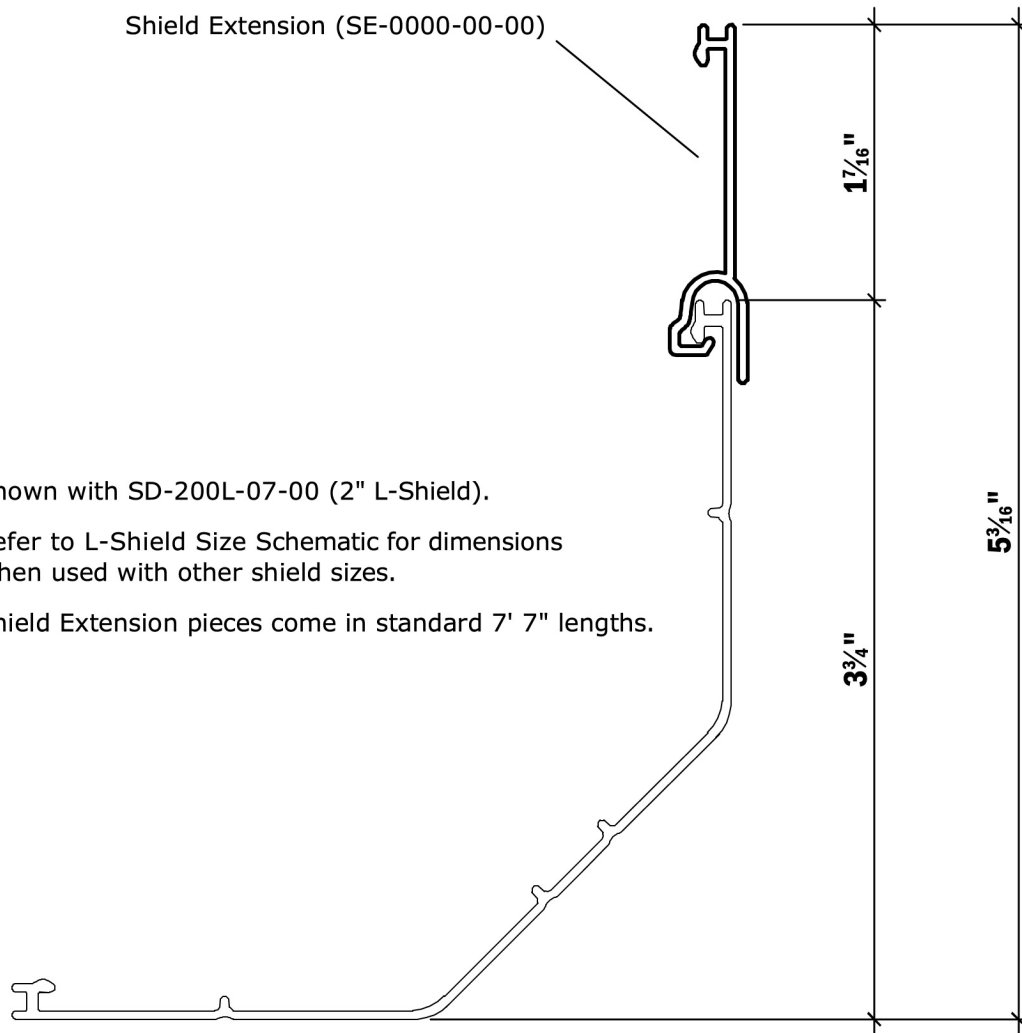

Size Schematic – Shield Extension (L-Shield Design)

Shown with SD-200L-07-00 (2" L-Shield).

Refer to L-Shield Size Schematic for dimensions when used with other shield sizes.

Shield Extension pieces come in standard 7' 7" lengths.